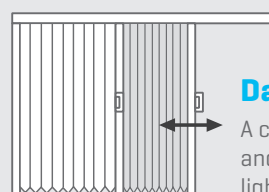

Day-Night

A combined blackout and sheer solution for light and privacy control.