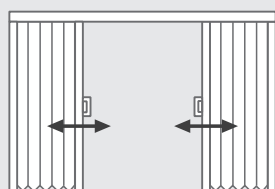

Split Stack

A dual system with moving centre rails from centre to edge.