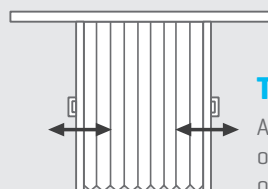

Travelling Centre Stack

An unrestricted movement left or right for complete or partial opening from either edge.

Optimal Size Limitations Chart

Fabric Option	Min Width	Max Width	Min Drop	Max Drop	Max Area
20mm Single Cell - Sheer	300mm	3050mm	600mm	3050mm	9.3 sq/m
20mm Single Cell - Translucent	300mm	4270mm	600mm	3050mm	13 sq/m
20mm Single Cell - Blockout	300mm	4270mm	600mm	3050mm	11 sq/m

Currently Glideshift is available in a selection of colours and with Aspen White hardware only. Launching September 2017 will be a variety of new colours and hardware colour options.