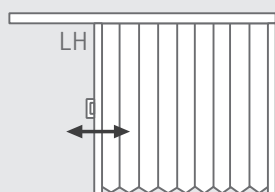

Design Options

Glideshift is available in 4 design options to suit all types of door openings or spaces.

Side Stack

A single direction movement either left or right.