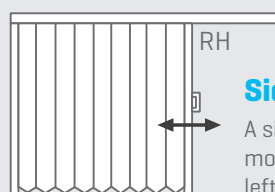

Design Options

Glideshift is available in 4 design options to suit all types of door openings or spaces.

Side Stack

A single direction movement either left or right.